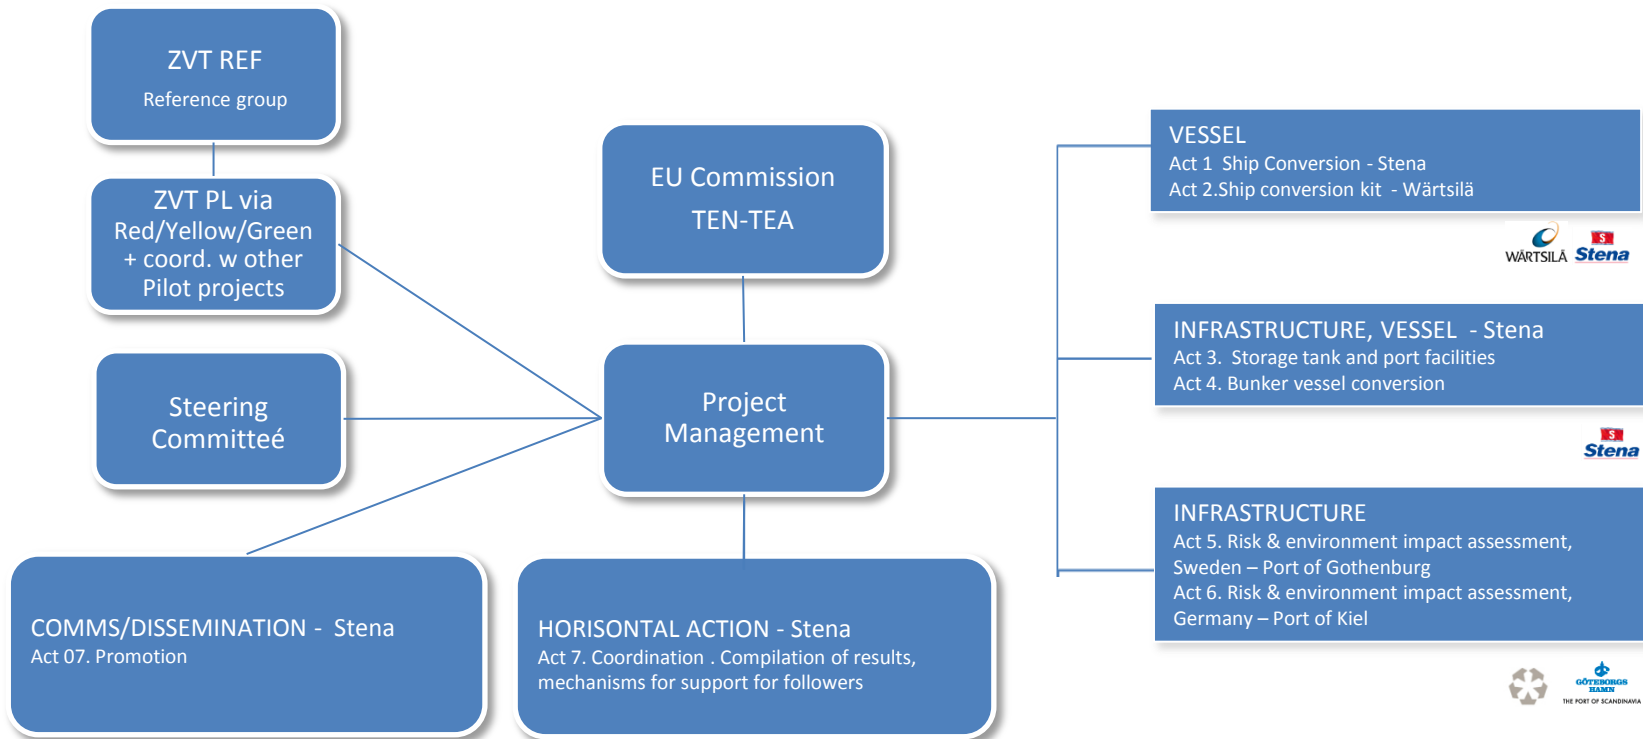

PILOT Methanol

Support